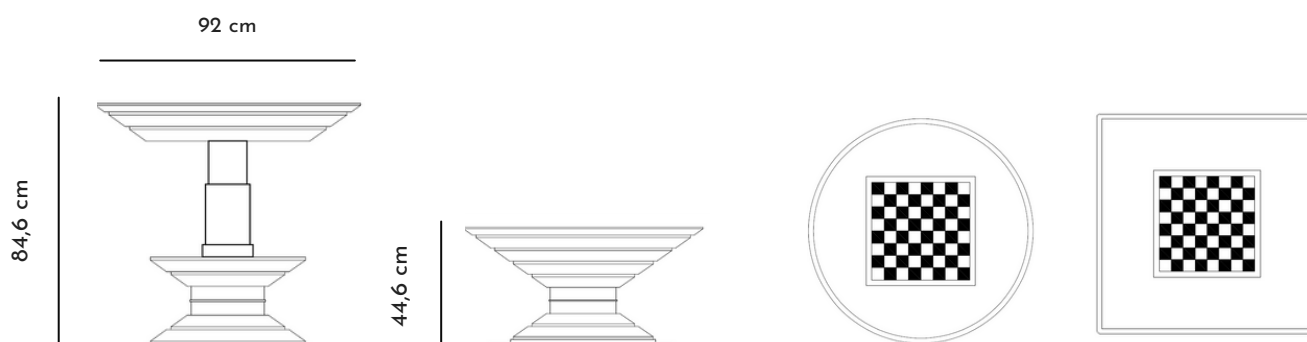

SCACCOMATTO

Chess Table

Description

Scaccomatto is a multifunctional contemporary chess table.

It features a pop-up mechanism directly rechargeable from home electricity; the top can move up and down, and the table can reach different heights in order to use it for different purposes.

The movement is managed by a button placed on the side, or it can work thanks to an optional remote control.

In the inside space are located chess, checkers and backgammon sets. The chessboard is elegantly inlaid with ebony and mother-of-pearl and covered with tempered glass.

The game pieces are made of turned and anodized aluminum, exclusively designed by Vismara.

The table is available in round or squared shape, with or without mechanism.

Finishes:

Extra Accessories