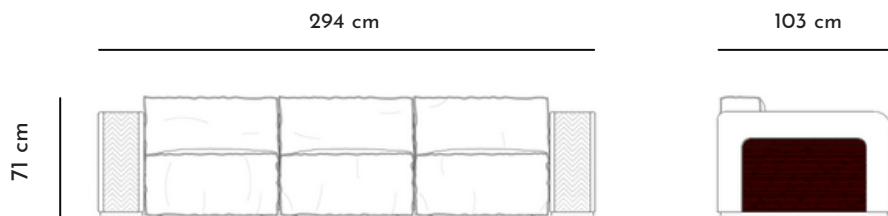

ONASSIS

Sectional Sofa

Description

Onassis a modular sofa of Onassis Cinema line.

Its design is modern and its comfort is absolute. The Onassis modular sofa maintains the characteristic quilting on the armrest and Makassar Ebony on the sides. The seat of Onassis modular sofa is large and comfortable, perfect for home Cinema, multipurpose room and living areas. Its modularity allows to create infinite compositions: pouf, chaise longue and different seat widths, permit to have a tailor made sofa.

Finishes:

Extra Accessories