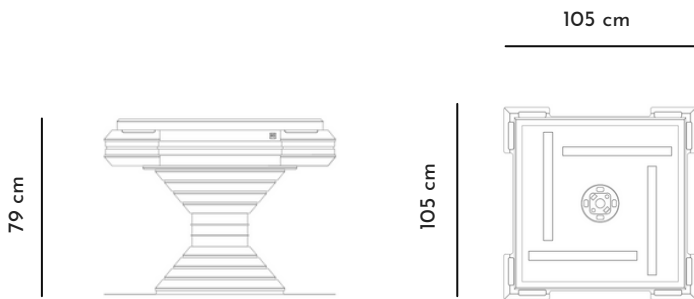

# MING

Automatic Mahjong Table

---

## Description

Ming Mahjong Table is equipped with a mechanism for the tiles sorting, allows to optimize the game experience, making the table a precious and one-f-a-kind product.

Ming table is also completed with storage compartments and USB ports in all four player positions. The Table is accompanied by two sets of professional magnetic cards. The structure is lacquered with steel details. The playing field is available in traditional velvet or cowhide.