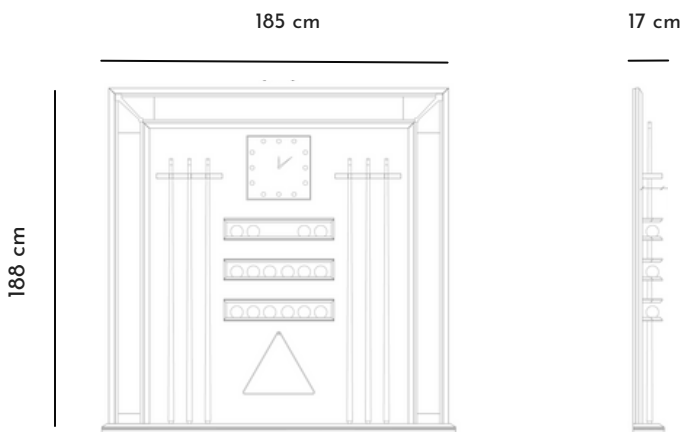

FRAME

Cue Rack

Product code DE.POC.FR

Designer Pino Vismara Year 2014

FRAME

Cue Rack

Description

Vismara Design Frame Cue Rack is the perfect element for storing billiard accessories on the wall.

Frame Cue Rack has been designed to be the perfect mate of Vismara Desire pool table.

The main feature of the Frame cue holder is the decoration on the frame. These are precious inserts that enrich the design of the product. By using marble, burl, inlays and metal fibres, the Frame cue holder can be customized according everyone's need.

Frame Cue Rack accommodates 6 cues, a maximum of 18 balls and the triangle in their specific spaces. The Frame cue rack is completed with a quartz clock.

Finishes:

Lacquers
18 colours available

Metal
4 finishes Available