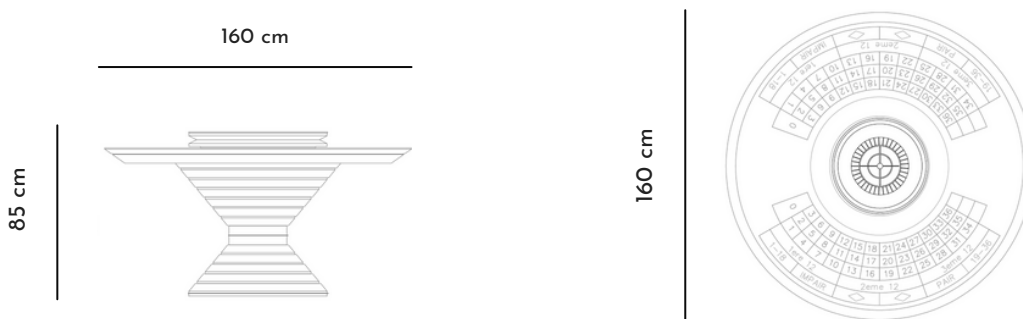

CONVIVIUM

Round Roulette Table

Description

Convivium, the multifunction Round Roulette Table is an eccentric piece of design that is more unique than rare. The strength of this Roulette table is its originality: the traditional roulette game is twisted and presented in a round layout, mirrored on two sides.

At the center of the Roulette Table, the professional wooden roulette triumphs, elegantly covered by a Lazy Susan. This accessory permit to use the Roulette Table as a dining table.

Finishes:

Extra Accessories