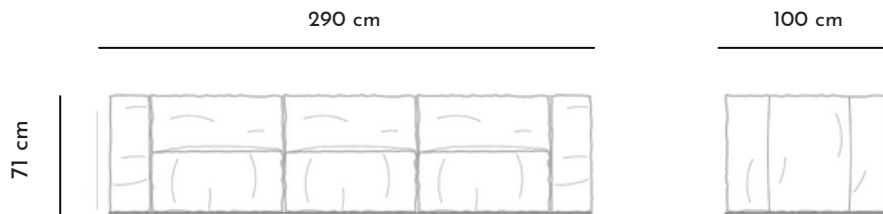

ALULA

Outdoor Sofa

Product code ONA.SF

Designer Pino Vismara Year 2021

ALULA

Outdoor Sofa

Description

Alula is a modular outdoor sofa that allows you to create your own outdoor Home Cinema. Its design is modern and its comfort is absolute. The Alula modular outdoor sofa is the perfect seat for furnishing your outdoor spaces. The seat is available in different sizes, as are the poufs and other modular elements.