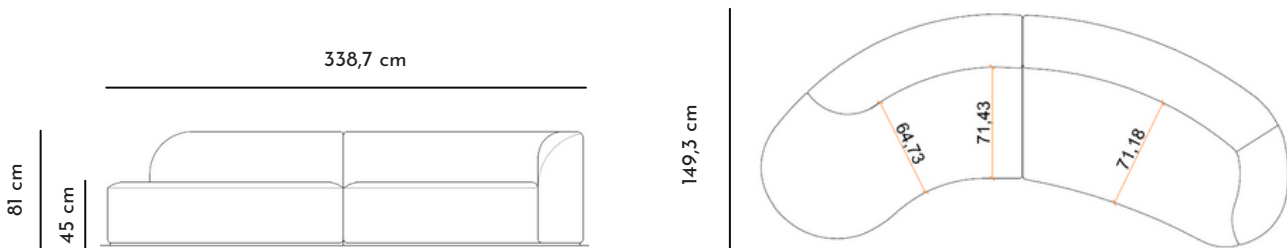

BOLLA

Curved Sofa

Description

Bolla sofa is a product with a contemporary design and a romantic soul.

The Bolla sofa is an enveloping and comfortable seat; its design is sinuous and inviting.

Being a curved sofa, Bolla is a piece of furniture of great style and uniqueness able to give a touch of eccentricity to modern and non-modern environments.

Bolla sofa is the perfect seat to enrich living rooms, lounge areas and game rooms.

Finishes: