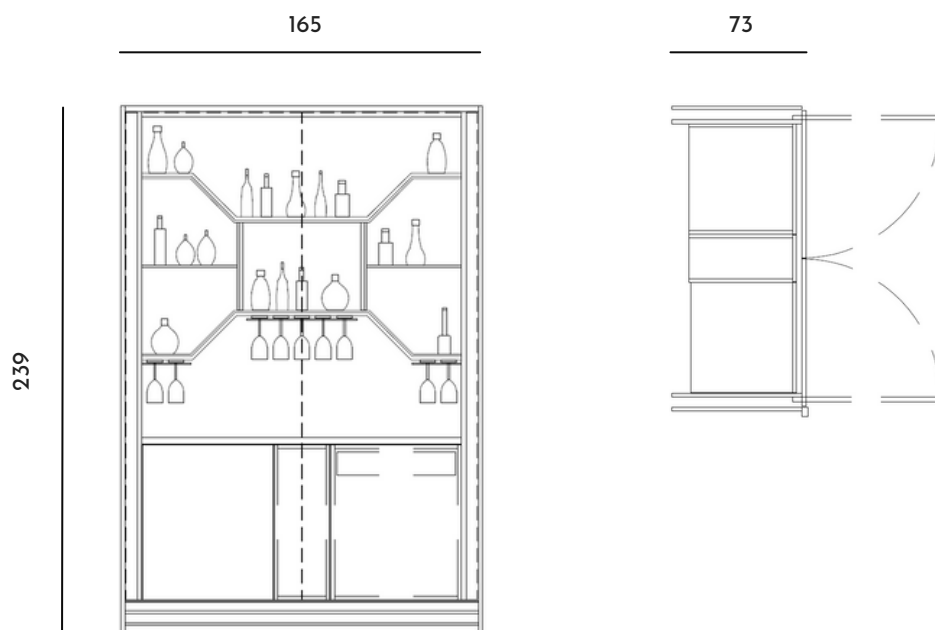

FELLINI Hidden Bar

LE.BR.FL

Materials:

Structure: Lacquered
Top: tempered lacquered glass
Insert: Eco Nabuk suede fabric
Metals: steel

Finishes: