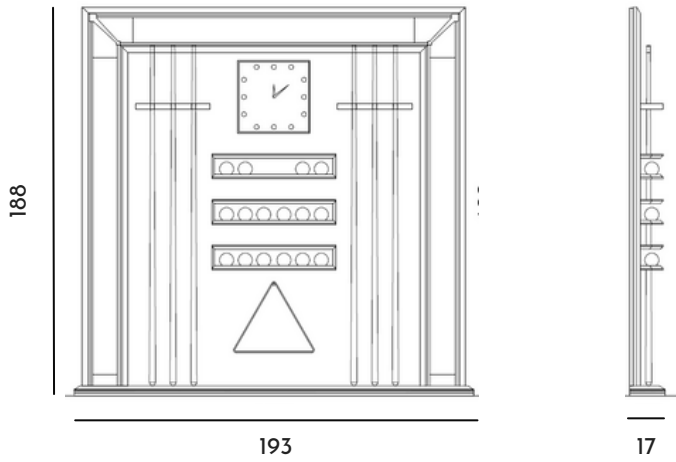

FRAME Cue Rack

DE.POC.FR

Materials:

Structure: lacquered MDF
Decorative inserts: different materials
Metals: steel

Finishes:

Lacquers
14 colours available

Fine Materials
12 options available

Metal
4 finishes available