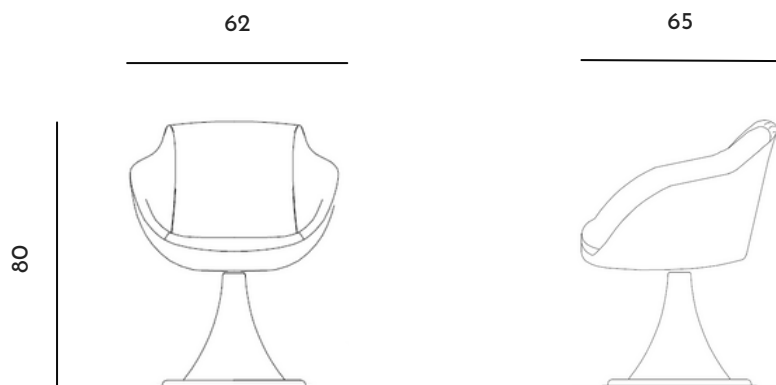

SHELL Swivel Chair

LE.CH.SHL

Description

Shell is a swivel chair.

Shell is an inviting and enveloping chair. Thanks to its shape the comfort is guaranteed.

Its beauty can be found in the material combination: the external part of the seating is covered with leather, the inner part in suede Eco Nabuk.

The cone leg is covered with leather too.

The round base is laquered with a steel profile.

Shell Chair is the perfect seating for Vismara Game Tables, such as poker tables, Mahjong Table, Blackjack Table.

Designed by Pino Vismara

Year 2019

SHELL Swivel Chair

LE.CH.SHL

Materials:

Cone Base: metal covered with Leather

Seating: inside covered with Eco nabuk, outside with Leather

Base Profile: steel